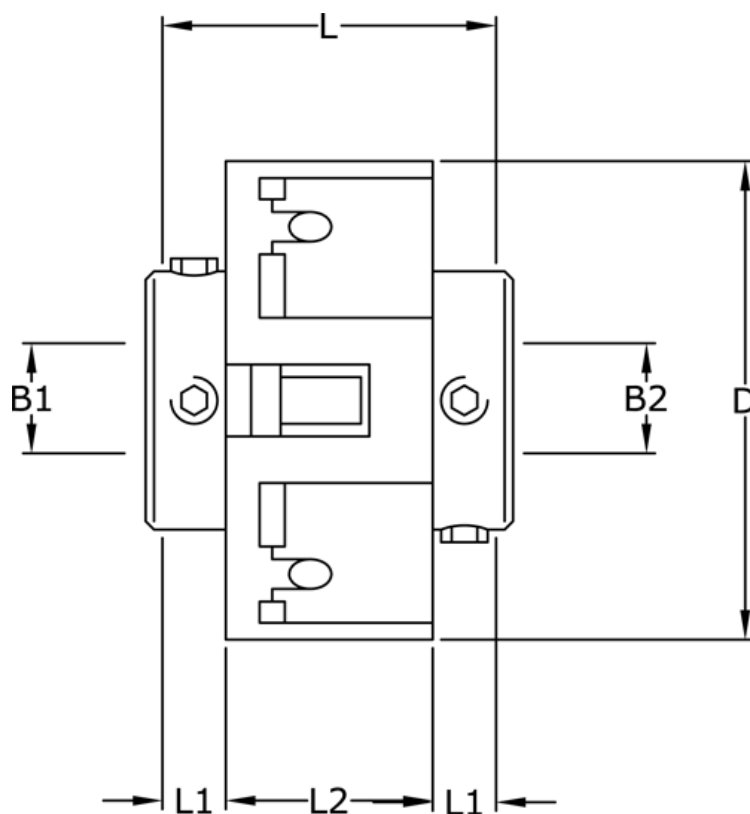

Article number: 3322201342228

Description: Uni-Lat Coupling size 201.34.22.28  
set screw hub, bore 6/8 mm

## Measures

B1	= 6
B2	= 8
D	= 34
L	= 25.2
L1	= 8.1
L2	= 8.9
Screw	= M4